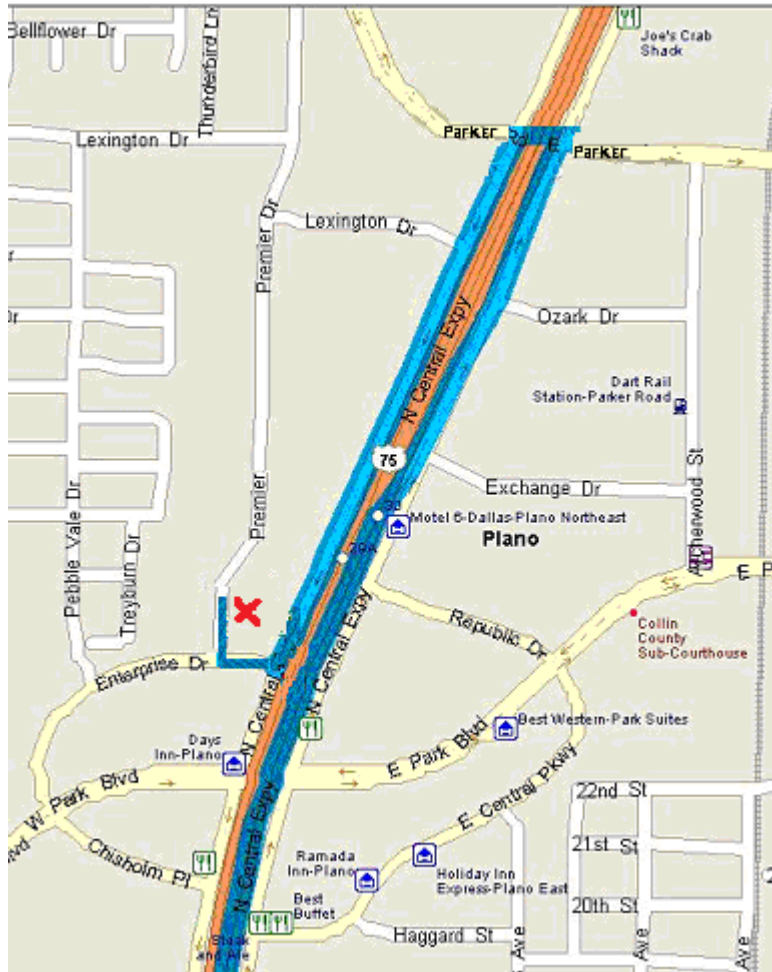

SCUBA POOL DIRECTIONS

From Dallas: Take 75 North to the Parker Road Exit
Take the Parker Road West Ramp
U-turn over bridge and back down to 75 South Service Rd
Stay on the Service Road for about ½ mile
Take a Right on Enterprise (Fuzzy's Taco on Corner)
Take a Right on Premier, Adventure Scuba will be on your Right

2301 N Central Expy., Ste. 140, Plano, TX

- Saturday 7:30am-1pm
- Sunday 2pm – 6pm (Check with your instructor)
- Personal Gear required (Mask, Fins, Snorkel, Boots)
- Bathing Suit & Towel needed

Instructor: Brandi Farch Heather Gepford Jon Hailey Jason Ridings Jason Isbell Brent Mitchell