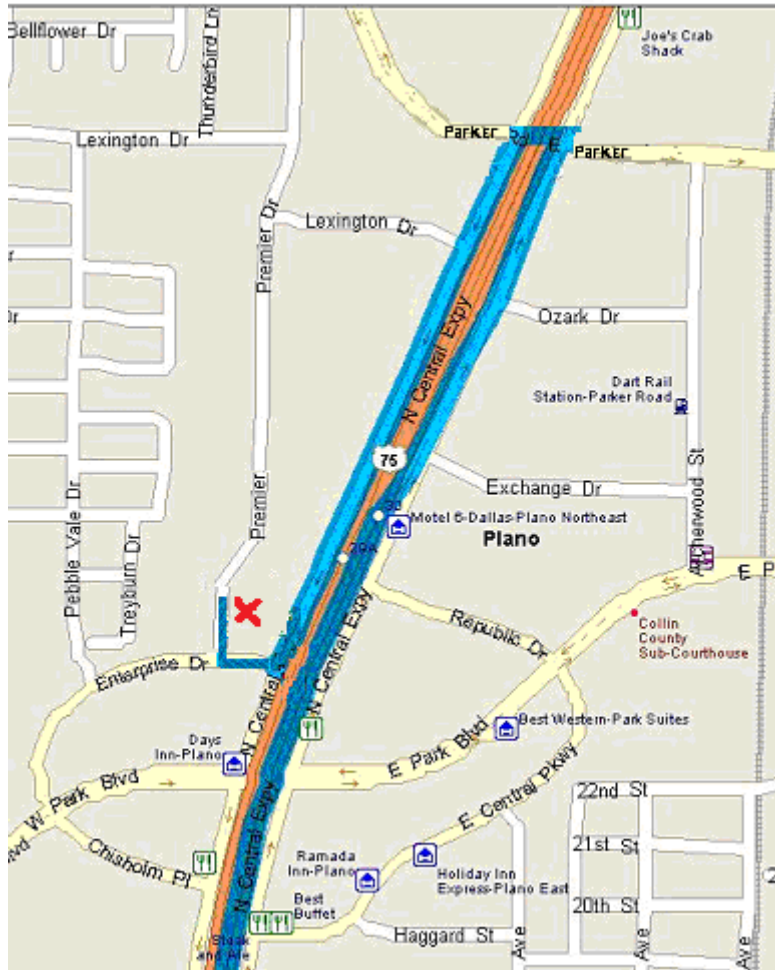

DIRECTIONS TO POOL

From Dallas: Take 75 North to the Parker Road Exit
Take the Parker Road West Ramp
U-turn over bridge and back down to 75 South Service Rd
Stay on the Service Road for about ½ mile
Take a Right on Enterprise (Fuzzy's Taco on Corner)
Take a Right on Premier, Adventure Scuba will be on your Right
2301 N Central Expy., Ste. 140, Plano, TX