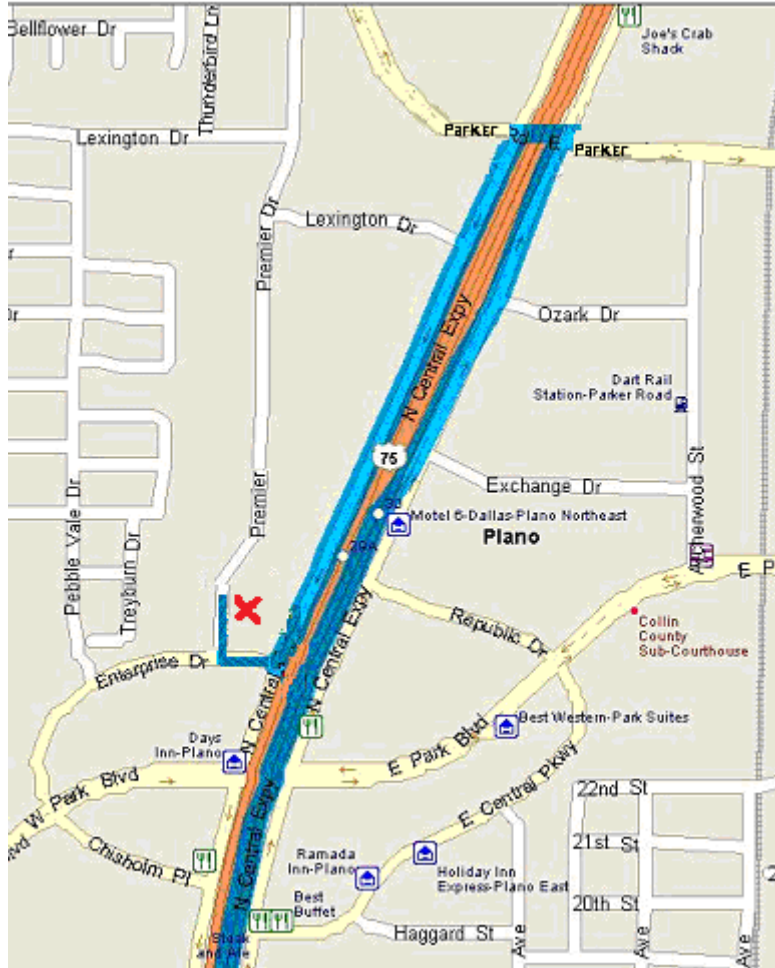

DIRECTIONS TO POOL

From Dallas: Take 75 North to the Parker Road Exit
Take the Parker Road West Ramp
U-turn over bridge and back down to 75 South Service Rd
Stay on the Service Road for about ½ mile
Take a Right on Enterprise (Fuzzy's Taco on Corner)
Take a Right on Premier, Adventure Scuba will be on your Right
2301 N Central Expy., Ste. 140, Plano, TX