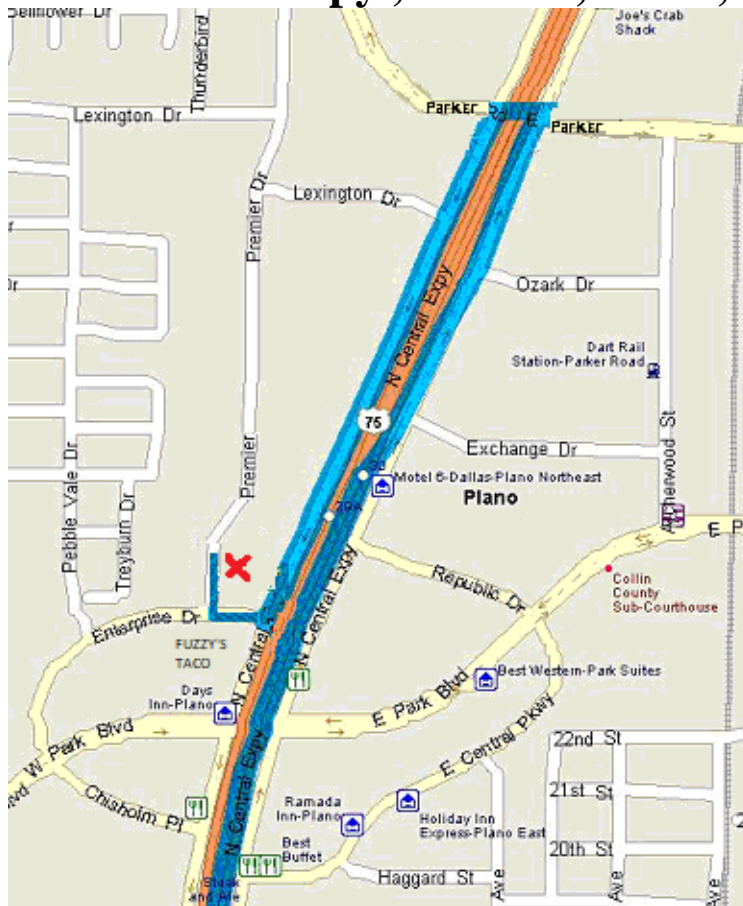

## DIRECTIONS TO POOL

**From Dallas:** Take 75 North to the Parker Road Exit  
Take the Parker Road West Ramp  
U-turn over bridge and back down to 75 South Service Rd  
Stay on the Service Road for about ½ mile  
Take a Right on Enterprise (Fuzzy's Taco on Corner)  
Take a Right on Premier, Adventure Scuba will be on your Right  
**2301 N Central Expy., Ste. 140, Plano, TX**