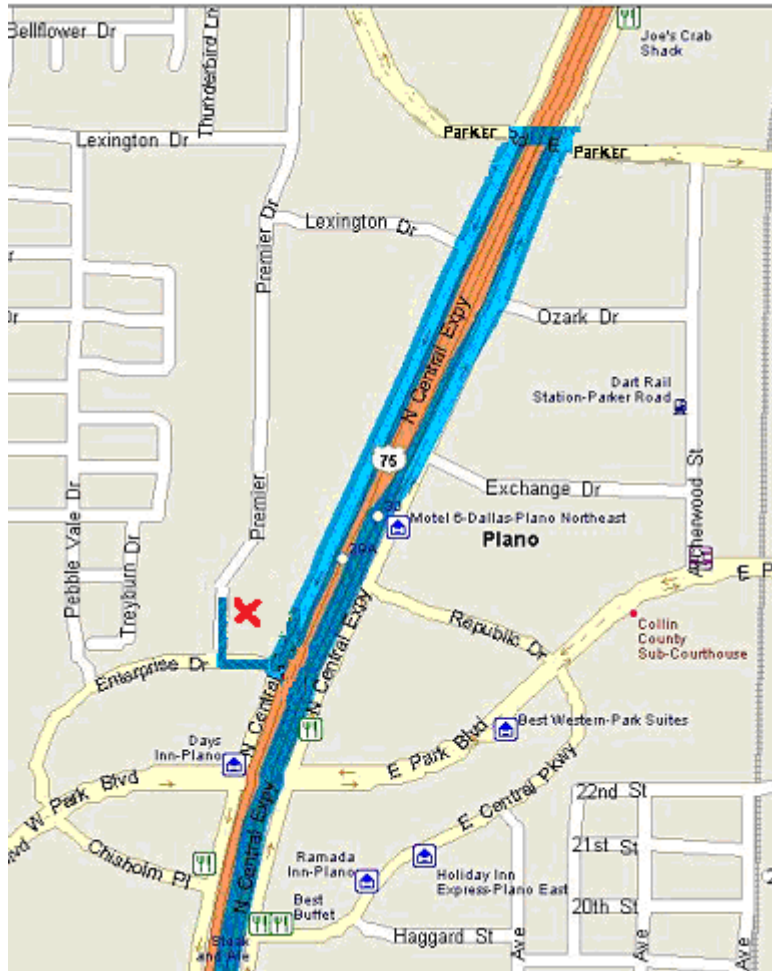

TRY SCUBA POOL DIRECTIONS

From Dallas:

Take 75 North to the Parker Road Exit

Take the Parker Road West Ramp

U-turn over bridge and back down to 75 South Service Rd

Stay on the Service Road for about ½ mile

Take a Right on Enterprise (Fuzzy's Taco on Corner)

Take a Right on Premier, Adventure Scuba will be on your Right

2301 N Central Expy., Ste. 140, Plano, TX

- Tuesday nights 7pm – 8pm
- Dive West will provide your personal gear
- Bathing Suit & Towel needed