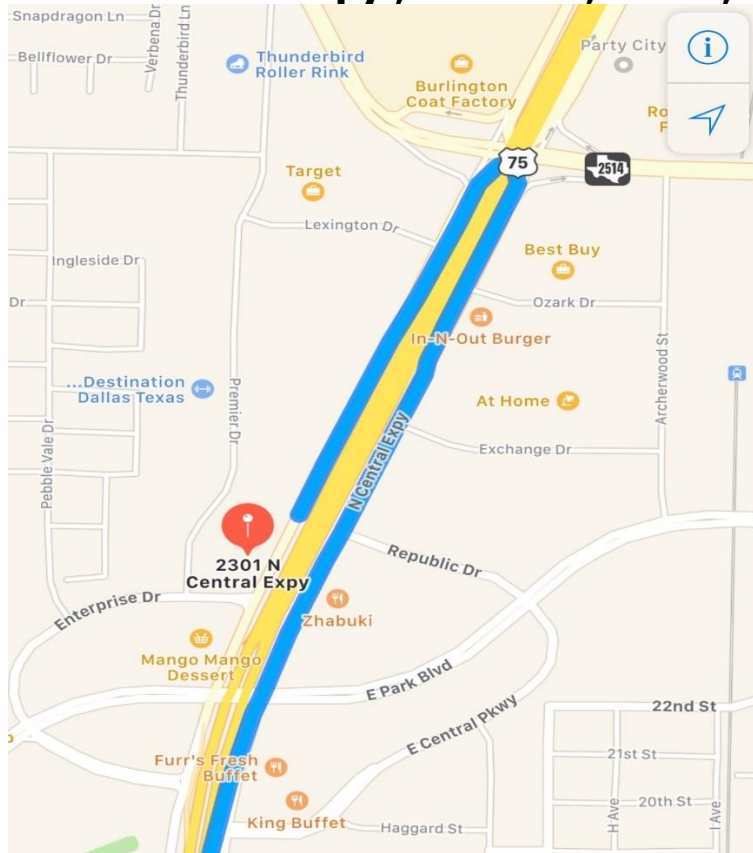

DIRECTIONS TO POOL

From Dallas: Take 75 North to the Parker Road Exit
Take the Parker Road West Ramp
U-turn over the bridge and continue back down 75 South Service Road
Stay on the Service Road for about 1/2 mile
Take a Right on Enterprise (Fuzzy's Taco on the Corner)
Take a Right on Premier, Pool location will be on your Right

2301 N Central Expy., Ste. 140, Plano, TX

- Saturday 7:30am – 1:00pm
- Sunday 2:00pm – 6:00pm (Check with your instructor)
- Personal Gear needed: (Mask, Fins, Snorkel, Boots)
- Bathing Suit & Towel Needed